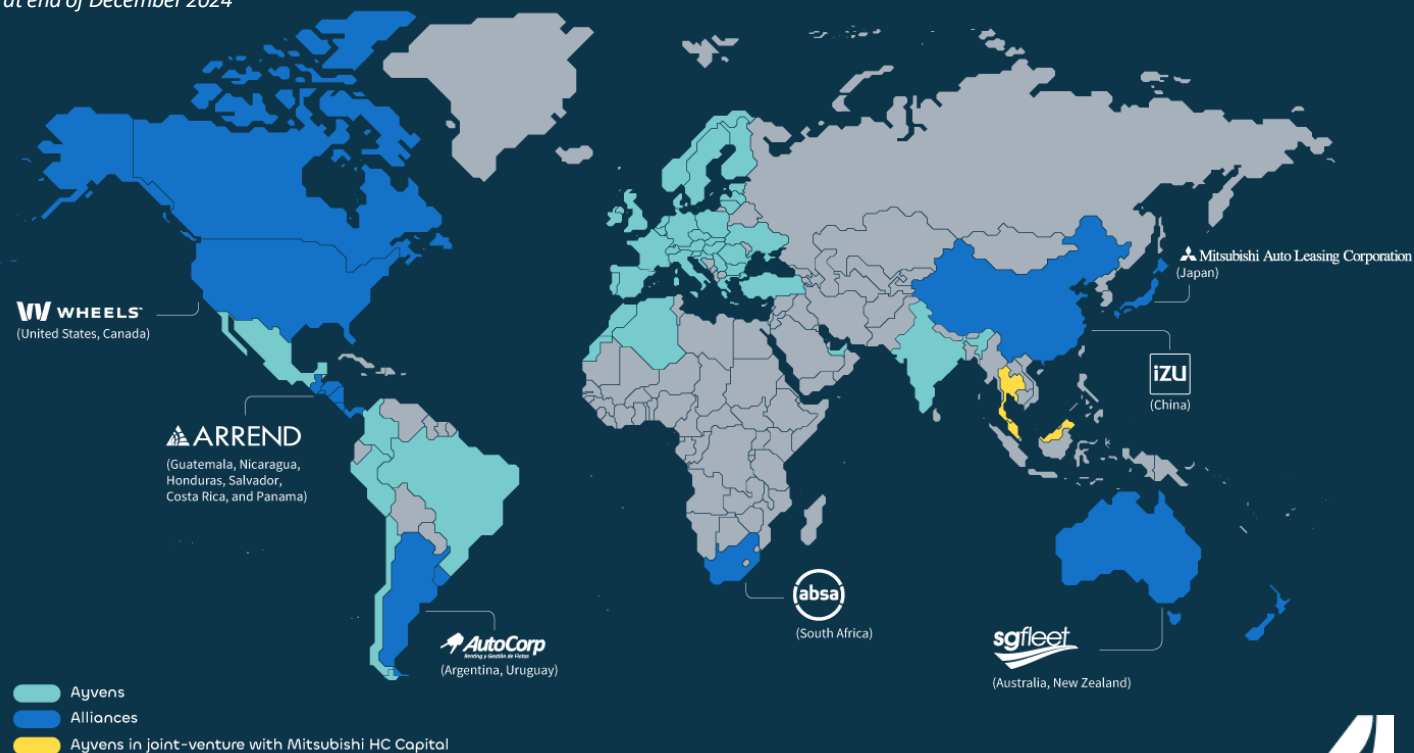

# Un passo avanti nel mondo.

Num. Paesi\*

42

Flotta Tot\*

3.2M

Num. dipendenti\*

14.000+

Veicoli elettrici\*

## Player multimarca numero #1

Figures as at end of December 2024

Total fleet (in m)

1. As at 31/12/2024
2. As at 31/12/2024 based on BNPP's financial communication on 4 February 2025
3. As at 30/09/2024 based on Q3 2024 Element Investor presentation
4. As at 30/06/2024 based on Leasys's consolidated H1 2024 report
5. As at 30/09/2024 based on Q3 2024 BMW investor presentation
6. As at Athlon Sustainability Impact Report 2023

\*Figures as at end of December 2024

\*\*BEV + PHEV in European Union, Norway, Switzerland and the UK

## Siamo il numero #1 in 24 Paesi

As at end of December 2024

compresi i principali mercati europei